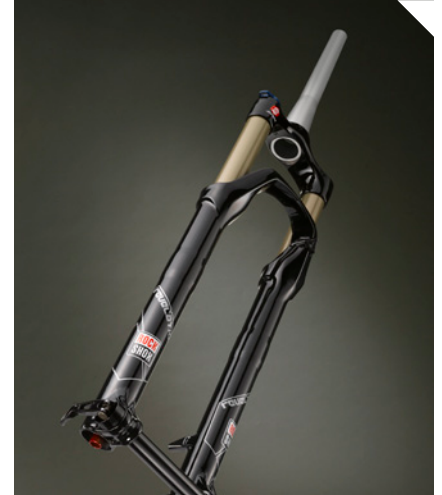

FINISH YOUR NINER BUILDS WITH THE MOST POPULAR COMPONENTS FROM FIZIK, FOX, SHIMANO, SRAM, STANS, SUN-RINGLÉ AND WTB.

	SRAM X7 (GXP OR PF30)	SRAM X0 (GXP OR PF30)
BRAKES & ROTORS	SRAM ELIXIR 3, PEWTER, 180/160MM ROTORS	FORMULA R1X, 180/160MM ROTORS
BRAKE LEVERS	SRAM ELIXIR 3, PEWTER W/MATCHMAKER	FORMULA R1X
R/ SHIFTER	SRAM X7 10SP	SRAM X0, RED GRAPHIC 10SP
F/ SHIFTER	SRAM X7 2SP	SRAM X0, RED GRAPHIC 2SP
R / DERAILLEUR	SRAM X7 LONG CAGE 10SP	SRAM X0 LONG CAGE, RED GRAPHIC 10SP
F / DERAILLEUR	SRAM X9 10SP	SRAM X9 10SP
CASSETTE	SRAM PG-1050 10SP 12-36	SRAM PG-1070 10SP 12-36
CHAIN	KMC X10L	KMC X10L
CRANK SET	SRAM X7 38X24, GXP OR PF30	SRAM X0 38X24, RED GRAPHIC, GXP OR PF30
BOTTOM BRACKET	SRAM GXP OR PF30	SRAM GXP OR PF30
SADDLE	WTB SILVERADO RACE SL, BLACK, CRMO RAILS	WTB SILVERADO TEAM, BLACK, NICRO TUB. RAILS
HANDLEBAR	NINER FLAT TOP ALLOY, RED GRAPHIC	NINER FLAT TOP CARBON, RED GRAPHIC
STEM	NINER ALLOY STEM, RED GRAPHIC	NINER ALLOY STEM, RED GRAPHIC
SEAT POST	NINER CARBON SEAT POST, RED GRAPHIC	NINER CARBON SEAT POST, RED GRAPHIC
GRIPS	WTB WEIRWOLF DUAL DENSITY	WTB WEIRWOLF DUAL DENSITY

CONTACT YOUR NINER DEALER FOR DETAILS AND TO PLACE AN ORDER.

FORKS

FOX – TALAS 34, TAPERED, 140MM, QR15, BLACK
FOX – TALAS 32, TAPERED, 120MM, QR15, BLACK
FOX – FLOAT 32, TAPERED, 100MM, QR15, BLACK
ROCK SHOX – SID XX WC, TAPERED CARBON, 100MM, 15MM MAXLE, BLACK
ROCK SHOX – SID XX WC, TAPERED CARBON, 100MM, 15MM MAXLE, NINER ORANGE
ROCK SHOX – SID XX, TAPERED, 100MM, 15MM MAXLE, BLACK
ROCK SHOX – SID XX, TAPERED, 100MM, 15MM MAXLE, WHITE
ROCK SHOX – SID XX, TAPERED, 100MM, 15MM MAXLE, NINER ORANGE
ROCK SHOX – SID RL, TAPERED, 100MM, 15MM MAXLE, BLACK
ROCK SHOX – SID RL, TAPERED, 100MM, 15MM MAXLE, WHITE
ROCK SHOX – SID RL, TAPERED, 100MM, QR, BLACK
ROCK SHOX – REBA RL, TAPERED, 100MM, QR, BLACK
ROCK SHOX – REBA RL, 1-1/8", 100MM, QR, BLACK
ROCK SHOX – REVELATION RCT3, TAPERED, 120MM, 20MM MAXLE, BLACK