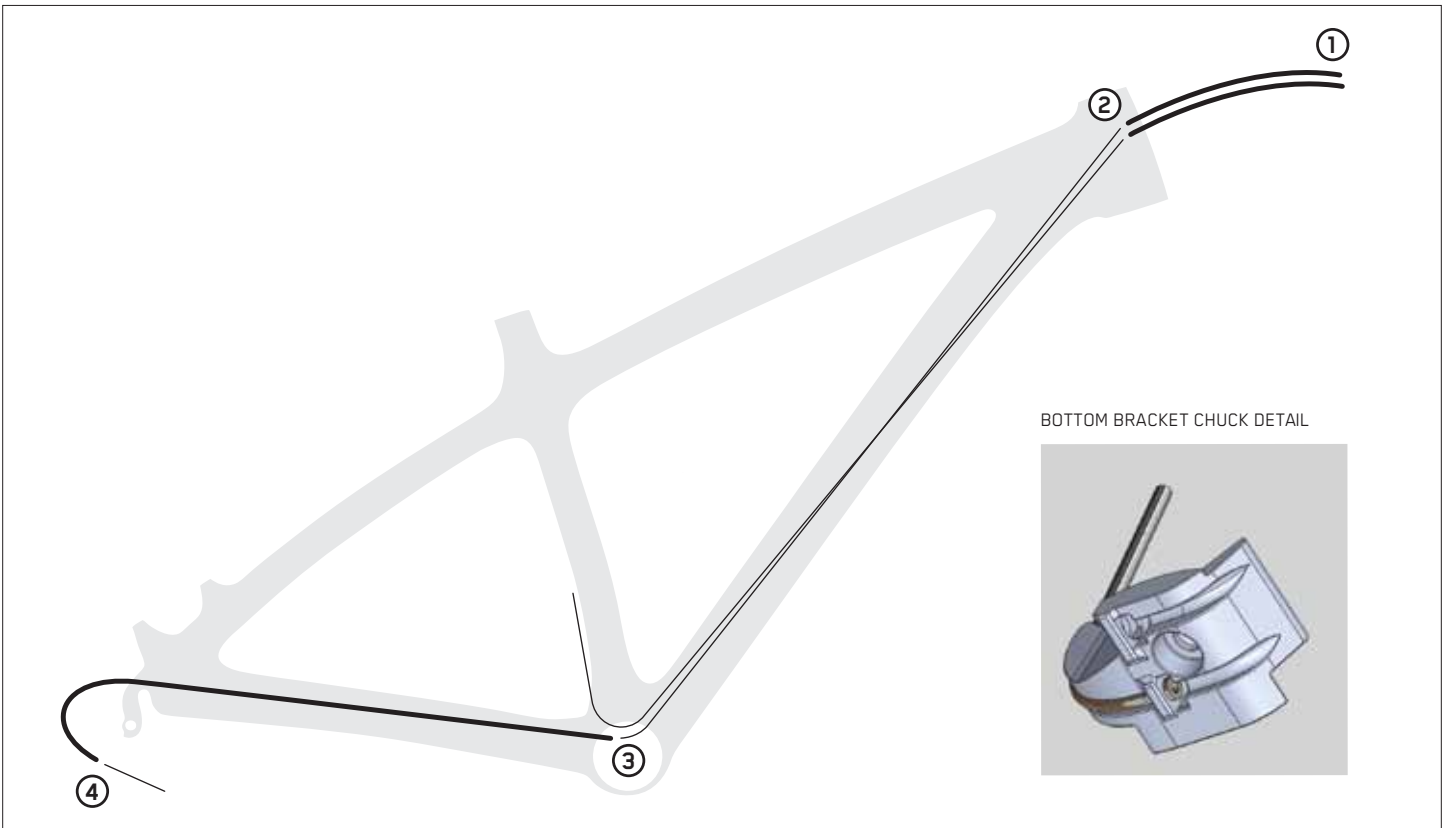

NINER ENCYCLOPEDIA >>

SPECIFICATION & SETUP GUIDE

AIR 9 CARBON CABLE ROUTING

DIAGRAM OVERVIEW

①	FRONT & REAR	
②	FRONT & REAR	 FOR HEADBADGE WITH HOUSING STOPS
②	FRONT & REAR	 FOR HEADBADGE WITHOUT STOPS
③	FRONT ONLY	
③	REAR ONLY	
④	REAR ONLY	