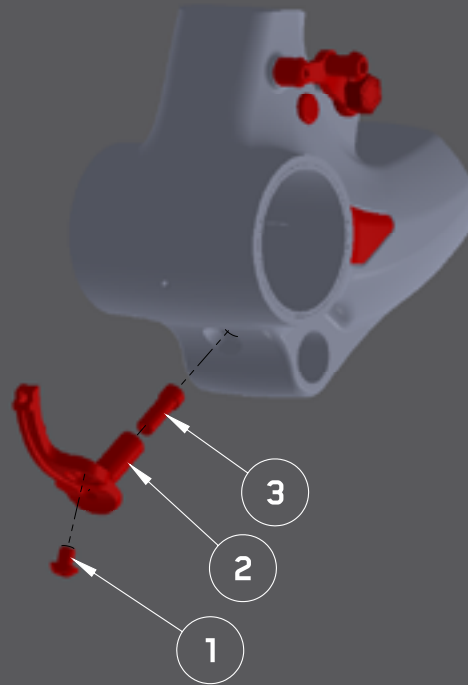

RKT 9 RDO

FRONT DERAILLEUR HARWARE

ITEM NO.	DESCRIPTION	PARTS KIT GROUP	PREPARATION	QTY. NEEDED
1	M5x6 BHCS	RKT 9 RDO METAL PARTS KIT 47-721-16-02-00	LIGHT GREASE	1
2	FD CABLE GUIDE	RKT 9 RDO PLASTIC PARTS KIT 47-721-16-00-00	N/A	1
4	FD CABLE STOP	RKT 9 RDO PLASTIC PARTS KIT 47-721-16-00-00	N/A	1