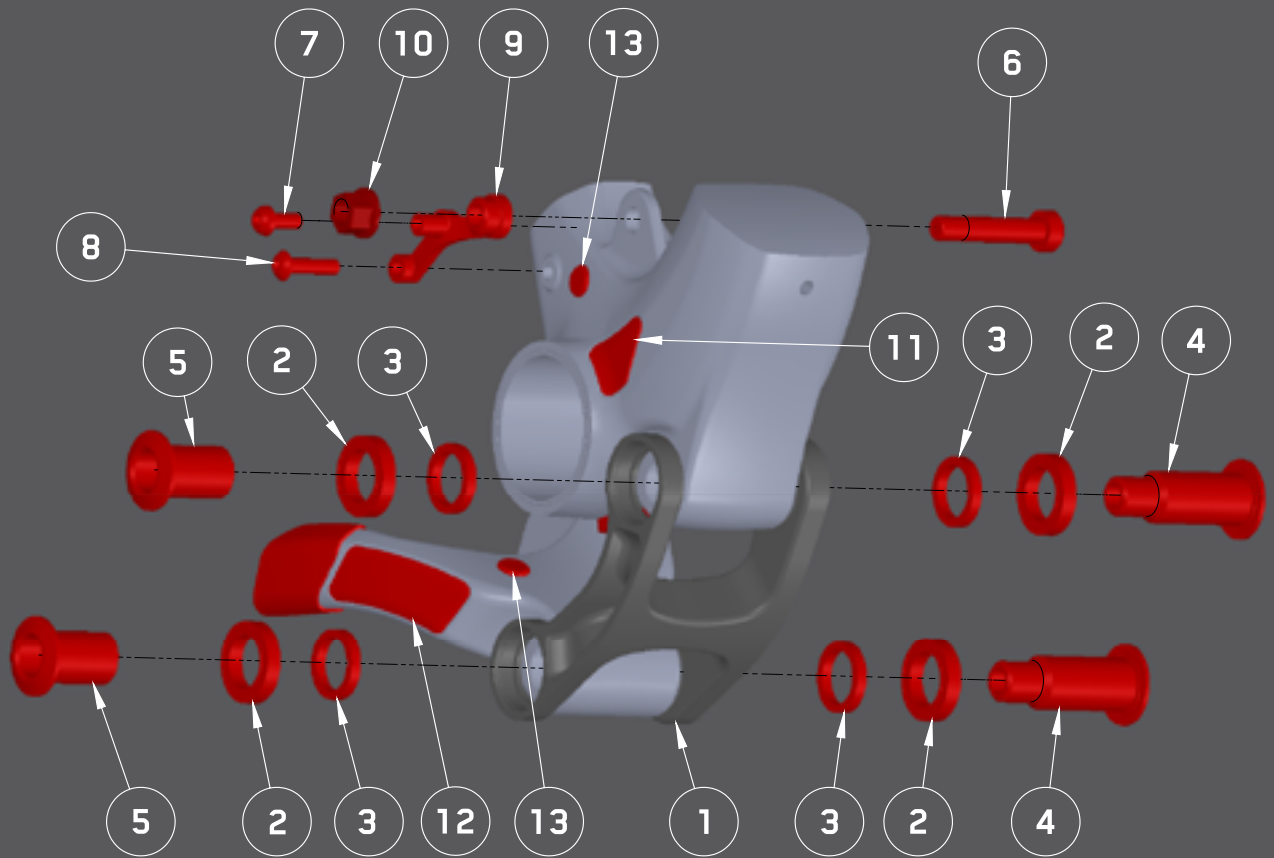

RKT 9 RDO

LOWER LINKAGE

ITEM NO.	DESCRIPTION	PARTS KIT GROUP	PREPARATION	QTY. NEEDED
1	LOWER LINKAGE	47-721-16-10-00	N/A	1
2	BEARING 6803-2RS 26X17x5	BEARING KIT 47-650-16-03-00	LIGHT GREASE	8
3	BEARING SPACER 3.5MM	RKT 9 RDO PIVOT KIT 47-721-16-04-00	N/A	8
4	PIVOT BOLT MALE M13x1	RKT 9 RDO PIVOT KIT 47-721-16-04-00	LOCTITE ON THREADS	3
5	PIVOT BOLT FEMALE M13x1	RKT 9 RDO PIVOT KIT 47-721-16-04-00	LOCTITE ON THREADS	3
6	SHOCK BOLT M8x39	RKT 9 RDO PIVOT KIT 47-721-16-04-00	LOCTITE ON THREADS	2
7	M5x12 BHCS	RKT 9 RDO METAL PARTS KIT 47-721-16-02-00	LIGHT GREASE	1
8	M5x20 BHCS	RKT 9 RDO METAL PARTS KIT 47-721-16-02-00	LIGHT GREASE	1
9	FD MOUNT RKT 9 RDO	RKT 9 RDO METAL PARTS KIT 47-721-16-02-00	LOCTITE ON THREADS	1
10	SHOCK MOUNT NUT M8x1.25P	RKT 9 RDO METAL PARTS KIT 47-721-16-02-00	LOCTITE ON THREADS	1
11	TI GUARD FRONT TRIANGLE	RKT 9 RDO METAL PARTS KIT 47-721-16-02-00	CLEAN SURFACE	1
12	TI GUARD REAR TRIANGLE	RKT 9 RDO METAL PARTS KIT 47-721-16-02-00	CLEAN SURFACE	1
13	DI2 PLUG 8x7MM	RKT 9 RDO PLASTIC PARTS KIT 47-721-16-00-00	N/A	3