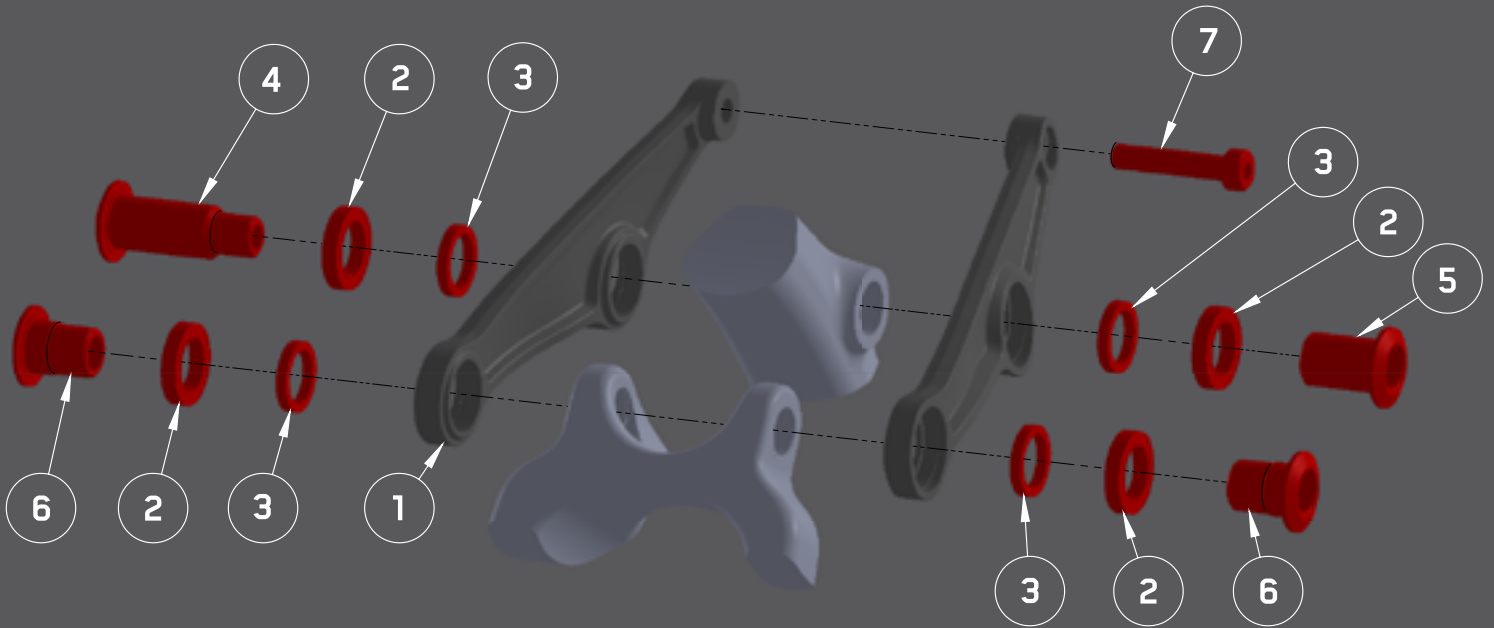

# RKT 9 RDO

## UPPER LINKAGE

ITEM NO.	DESCRIPTION	PARTS KIT GROUP	PREPARATION	QTY. NEEDED
1	UPPER LINKAGE	RIGHT 47-721-16-08-00 LEFT 47-721-16-06-00	N/A	1
2	BEARING 6803-2RS 26x17x5	BEARING KIT 47-650-16-03-00	LIGHT GREASE	8
3	BEARING SPACER 3.5MM	RKT 9 RDO PIVOT KIT 47-721-16-04-00	N/A	8
4	PIVOT BOLT MALE M13x1	RKT 9 RDO PIVOT KIT 47-721-16-04-00	LOCTITE ON THREADS	3
5	PIVOT BOLT FEMALE M13x1	RKT 9 RDO PIVOT KIT 47-721-16-04-00	LOCTITE ON THREADS	3
6	PIVOT BOLT SEATSTAY M16x1	RKT 9 RDO PIVOT KIT 47-721-16-04-00	LOCTITE ON THREADS	2
7	SHOCK BOLT M8x39	RKT 9 RDO PIVOT KIT 47-721-16-04-00	LOCTITE ON THREADS	2